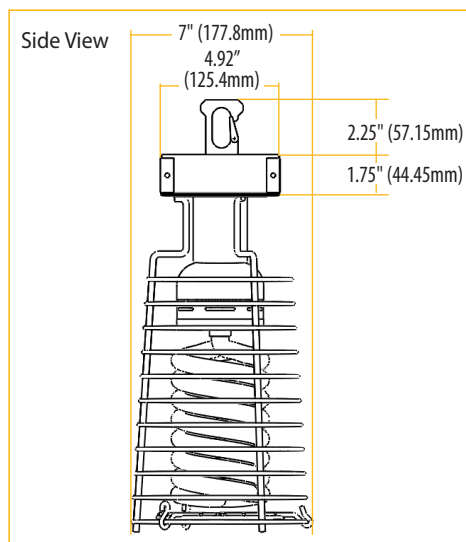

TIGRESS 105-WATT CFL TEMPORARY LUMINAIRE

Engineered Products Company's TIGRESS Temporary Luminaire is a low cost, energy efficient lighting solution that is highly functional for use in low to medium bay lighting applications and a recommended alternative to metal halide luminaires.

A 105-Watt Compact Fluorescent Lamp is included and provides a productive work environment during building construction or major renovation, consumes less than one-half of the total energy costs compared to metal halide lamps, and is approximately 3 to 5 times more efficient than standard incandescent lamps and can last up to 10 times longer.

BENEFITS

- ETL Listed.
- Cost effective, virtually no maintenance.
- Compact size and balanced construction for easy handling.
- Pre-installed "Snap-Lock" Hang Hook expedites installation to virtually any structure (e.g., rebar, steel, plastic pipe, or copper tubing).
- Minimal assembly required!

FEATURES

- Rugged and durable steel housing with high-visibility powder coated finish. Includes 11-Gauge Wire Safety Cage.
- For 120V operation ONLY.
- Cord Type: 18/3 SJTW.
- Cord Length: 5-Feet (1524mm).
- Instant restart in the event of a power outage.
- Long lamp life: CFL lamp will not decay significantly when compared to metal halide lamps.
- Meets the requirements of the 2017 National Electrical Code: Articles 410.62(C)(1) and (2), 410.104(A), 410.130(F)(5) and 590.4(F).

TYPICAL APPLICATIONS:

- Parking Garages
- Grocery Stores
- Retail Stores
- Mezzanine Areas
- Outdoor Areas
- Schools and University Gymnasiums
- New Building Construction or Renovation