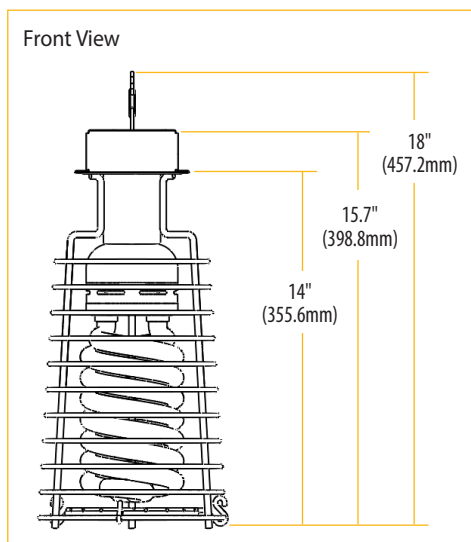

TIGRESS 105-WATT CFL TEMPORARY LUMINAIRE

Engineered Products Company's TIGRESS Temporary Luminaire is a low cost, energy efficient lighting solution that is highly functional for use in low to medium bay lighting applications and a recommended alternative to metal halide luminaires.

A 105-Watt Compact Fluorescent Lamp is included and provides a productive work environment during building construction or major renovation, consumes less than one-half of the total energy costs compared to metal halide lamps, and is approximately 3 to 5 times more efficient than standard incandescent lamps and can last up to 10 times longer.

BENEFITS

- ETL Listed.
- Cost effective, virtually no maintenance.
- Compact size and balanced construction for easy handling.
- Pre-installed "Snap-Lock" Hang Hook expedites installation to virtually any structure (e.g., rebar, steel, plastic pipe, or copper tubing).
- Minimal assembly required!

FEATURES

- Rugged and durable steel housing with high-visibility powder coated finish. Includes 11-Gauge Wire Safety Cage.
- For 120V operation ONLY.
- Cord Type: 18/3 SJTW.
- Cord Length: 5-Feet (1524mm).
- Instant restart in the event of a power outage.
- Long lamp life: CFL lamp will not decay significantly when compared to metal halide lamps.
- Meets the requirements of the 2017 National Electrical Code: Articles 410.62(C)(1) and (2), 410.104(A), 410.130(F)(5) and 590.4(F).

TYPICAL APPLICATIONS:

- Parking Garages
- Grocery Stores
- Retail Stores
- Mezzanine Areas
- Outdoor Areas
- Schools and University Gymnasiums
- New Building Construction or Renovation