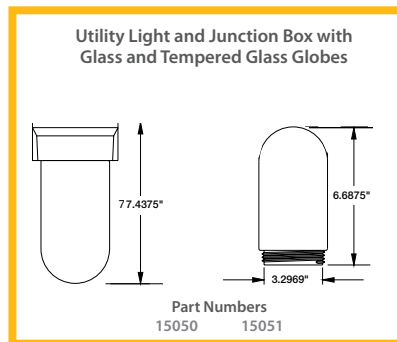

Catalog Number	UPC Number	Description	Standard Package	Master Carton	Master Carton Ship Wt. (lbs.)
With 12 Cubic Inch Junction Box P/N 15045					
15000	15000	Utility Light and Junction Box with Glass Globe, Rated for 150 Watt Bulb, maximum.	1/Carton	12/Carton	24
15001	15001	Utility Light and Junction Box with Tempered Glass Globe, Rated for 150 Watt Bulb, maximum.	1/Carton	12/Carton	24
15005	15005	Utility Light and Junction Box with Polycarbonate Clear Globe, Rated for 60 Watt Bulb, maximum.	1/Carton	12/Carton	18
15006	15006	Utility Light and Junction Box with Acrylic Prismatic Globe, Rated for 60 Watt Bulb, maximum.	1/Carton	12/Carton	19
Without Junction Box					
15050	15050	Utility Light with Glass Globe, Rated for 150 Watt Bulb, maximum.	1/Carton	12/Carton	20
15051	15051	Utility Light with Tempered Glass Globe, Rated for 150 Watt bulb, maximum.	1/Carton	12/Carton	20
15055	15055	Utility Light with Clear Polycarbonate Globe Rated for 60 Watt Bulb, maximum	1/Carton	12/Carton	14
15056	15056	Utility Lights with Acrylic Prismatic Globe, Rated for 60 Watt Bulb, maximum.	1/Carton	12/Carton	15
15090	15090	Incandescent Fixture Base, without Globe.	1/Carton	12/Carton	7

Wall Mount Lighting Fixtures

White Fixture with Acrylic Prismatic Globe

Acrylic Prismatic Globe (Tall)

23 Watt Spiral Fluorescent Lamp

Black Fixture with Tempered Glass Globe

Tempered Glass Globe

- UL File Number: E1 82610, Volume 2.
- Incandescent Fixture rated up to 150 watts.*
- High impact, corrosion resistant construction.
- Medium Base - fits 3.25" or 4" Outlet Box.**
- Globe options: Tempered Glass or Acrylic Prismatic.
- UL Listed for use in wet locations.
- Low cost alternative to Vapor Tight Light Fixtures.
- Nickel-plated Brass Screw Shell.
- UV resistant - Will not fade or discolor.