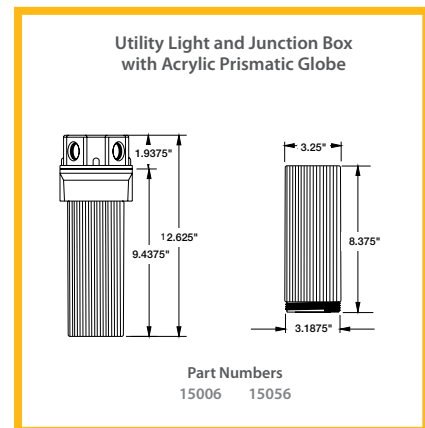

Ceiling Mount Lighting Fixtures

- UL Listed File Number: E182610.
- Suitable for use in damp locations.
- High impact, corrosion resistant, compression molded phenolic junction box and fixture base.
- All Incandescent Ceiling Mount Fixtures are supplied with a cork mounting gasket and stainless steel screws. Wired with 90°C minimum supply wires (THHN).
- Ideal for Hog and Poultry Confinement Buildings. Typical applications include walk-in refrigerators, elevator shafts, tunnels, and more.

Catalog Number	UPC Number	Description	Standard Package	Master Carton	Master Carton Ship Wt. (lbs.)
With 12 Cubic Inch Junction Box P/N 15045					
15000	15000	Utility Light and Junction Box with Glass Globe, Rated for 150 Watt Bulb, maximum.	1/Carton	12/Carton	24
15001	15001	Utility Light and Junction Box with Tempered Glass Globe, Rated for 150 Watt Bulb, maximum.	1/Carton	12/Carton	24
15005	15005	Utility Light and Junction Box with Polycarbonate Clear Globe, Rated for 60 Watt Bulb, maximum.	1/Carton	12/Carton	18
15006	15006	Utility Light and Junction Box with Acrylic Prismatic Globe, Rated for 60 Watt Bulb, maximum.	1/Carton	12/Carton	19
Without Junction Box					
15050	15050	Utility Light with Glass Globe, Rated for 150 Watt Bulb, maximum.	1/Carton	12/Carton	20
15051	15051	Utility Light with Tempered Glass Globe, Rated for 150 Watt bulb, maximum.	1/Carton	12/Carton	20
15055	15055	Utility Light with Clear Polycarbonate Globe Rated for 60 Watt Bulb, maximum	1/Carton	12/Carton	14
15056	15056	Utility Lights with Acrylic Prismatic Globe, Rated for 60 Watt Bulb, maximum.	1/Carton	12/Carton	15
15090	15090	Incandescent Fixture Base, without Globe.	1/Carton	12/Carton	7