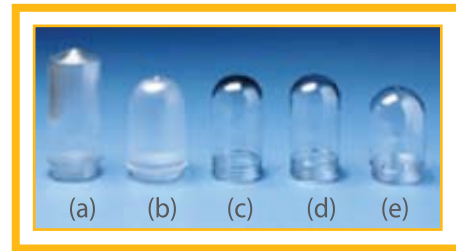

Fixture Globes

Glass and Tempered-Glass Globes

- Withstands extreme temperature changes.
- 150 Watt incandescent bulb, maximum.

Acrylic Prismatic and Polycarbonate Globes

- UV stabilized material. Resist discoloration four times longer than polycarbonate.
- 60 Watt incandescent bulb, maximum.
- Acrylic Prismatic features internal ribbing and smooth exterior.
- 3 year guarantee against discoloration from UV exposure.

- (a) Acrylic Prismatic (Tall)
- (b) Acrylic Prismatic
- (c) Glass
- (d) Tempered Glass
- (e) Polycarbonate Clear

Catalog Number	UPC Number	Description	Standard Package	Master Carton	Master Carton Ship Wt. (lbs.)
15025	15025	Acrylic Prismatic Globe (Tall)	1/Pkg	12/Carton	5
15401	15401	Acrylic Prismatic Globe	1/Pkg	12/Carton	5
15015	15015	Glass Globe	n/a	32/Carton	34
15016	15016	Tempered-Glass Globe	n/a	32/Carton	34
15020	15020	Polycarbonate Clear Globe	1/Pkg	12/Carton	5