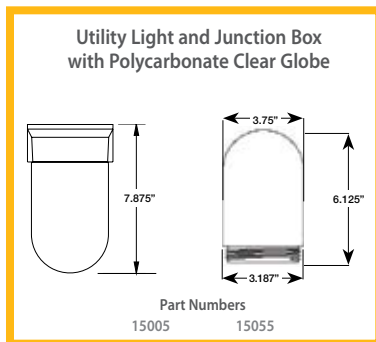

Catalog Number	UPC Number	Description	Standard Package	Master Carton	Master Carton Ship Wt. (lbs.)
With 12 Cubic Inch Junction Box P/N 15045					
15000	15000	Utility Light and Junction Box with Glass Globe, Rated for 150 Watt Bulb, maximum.	1/Carton	12/Carton	24
15001	15001	Utility Light and Junction Box with Tempered Glass Globe, Rated for 150 Watt Bulb, maximum.	1/Carton	12/Carton	24
15005	15005	Utility Light and Junction Box with Polycarbonate Clear Globe, Rated for 60 Watt Bulb, maximum.	1/Carton	12/Carton	18
15006	15006	Utility Light and Junction Box with Acrylic Prismatic Globe, Rated for 60 Watt Bulb, maximum.	1/Carton	12/Carton	19
Without Junction Box					
15050	15050	Utility Light with Glass Globe, Rated for 150 Watt Bulb, maximum.	1/Carton	12/Carton	20
15051	15051	Utility Light with Tempered Glass Globe, Rated for 150 Watt bulb, maximum.	1/Carton	12/Carton	20
15055	15055	Utility Light with Clear Polycarbonate Globe Rated for 60 Watt Bulb, maximum	1/Carton	12/Carton	14
15056	15056	Utility Lights with Acrylic Prismatic Globe, Rated for 60 Watt Bulb, maximum.	1/Carton	12/Carton	15
15090	15090	Incandescent Fixture Base, without Globe.	1/Carton	12/Carton	7