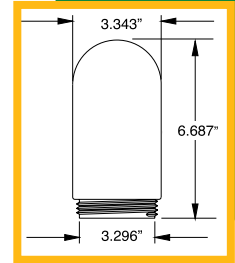

Catalog Number	UPC Number	Description	Standard Package	Master Carton	Master Carton Ship Wt. (lbs.)
With 12 Cubic Inch Junction Box P/N 15045					
15000	15000	Utility Light and Junction Box with Glass Globe, Rated for 150 Watt Bulb, maximum.	1/Carton	12/Carton	24
15001	15001	Utility Light and Junction Box with Tempered Glass Globe, Rated for 150 Watt Bulb, maximum.	1/Carton	12/Carton	24
15005	15005	Utility Light and Junction Box with Polycarbonate Clear Globe, Rated for 60 Watt Bulb, maximum.	1/Carton	12/Carton	18
15006	15006	Utility Light and Junction Box with Acrylic Prismatic Globe, Rated for 60 Watt Bulb, maximum.	1/Carton	12/Carton	19
Without Junction Box					
15050	15050	Utility Light with Glass Globe, Rated for 150 Watt Bulb, maximum.	1/Carton	12/Carton	20
15051	15051	Utility Light with Tempered Glass Globe, Rated for 150 Watt bulb, maximum.	1/Carton	12/Carton	20
15055	15055	Utility Light with Clear Polycarbonate Globe Rated for 60 Watt Bulb, maximum	1/Carton	12/Carton	14
15056	15056	Utility Lights with Acrylic Prismatic Globe, Rated for 60 Watt Bulb, maximum.	1/Carton	12/Carton	15
15090	15090	Incandescent Fixture Base, without Globe.	1/Carton	12/Carton	7

Wall Mount Lighting Fixtures

White Fixture with Acrylic Prismatic Globe

Acrylic Prismatic Globe (Tall)

23 Watt Spiral Fluorescent Lamp

Black Fixture with Tempered Glass Globe

Tempered Glass Globe

- UL File Number: E1 82610, Volume 2.
- Incandescent Fixture rated up to 150 watts.*
- High impact, corrosion resistant construction.
- Medium Base - fits 3.25" or 4" Outlet Box.**
- Globe options: Tempered Glass or Acrylic Prismatic.
- UL Listed for use in wet locations.
- Low cost alternative to Vapor Tight Light Fixtures.
- Nickel-plated Brass Screw Shell.
- UV resistant - Will not fade or discolor.