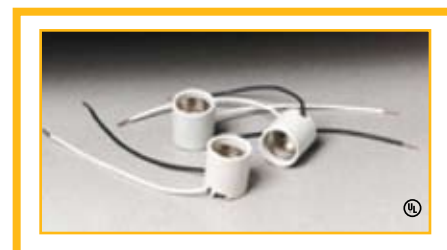

Non-Metallic UF Connectors

- Compression type specifically designed for use with 12 or 14 AWG Romex cable.

Catalog Number	UPC Number	Description	Standard Package	Standard Package Ship Wt. (lbs.)
15035	15035	Non-Metallic UF Connector .5", accommodates 14/2 and 12/2	12/Pkg	1
15040	15040	Non-Metallic UF Connector .75", accommodates 14/3 and 12/3	12/Pkg	1

Replacement Socket

- High temperature porcelain socket housing with 6" 18 AWG stranded wire leads.
- Nickel-plated brass screw shell.
- 150 Watt incandescent bulb, maximum.

Note: Porcelain sockets are not interchangeable with fixtures built with phenolic sockets.