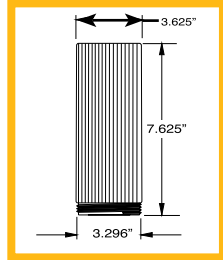

Catalog Number	UPC Number	Description	Standard Package	Master Carton	Master Carton Ship Wt. (lbs.)
With 12 Cubic Inch Junction Box P/N 15045					
15000	15000	Utility Light and Junction Box with Glass Globe, Rated for 150 Watt Bulb, maximum.	1/Carton	12/Carton	24
15001	15001	Utility Light and Junction Box with Tempered Glass Globe, Rated for 150 Watt Bulb, maximum.	1/Carton	12/Carton	24
15005	15005	Utility Light and Junction Box with Polycarbonate Clear Globe, Rated for 60 Watt Bulb, maximum.	1/Carton	12/Carton	18
15006	15006	Utility Light and Junction Box with Acrylic Prismatic Globe, Rated for 60 Watt Bulb, maximum.	1/Carton	12/Carton	19
Without Junction Box					
15050	15050	Utility Light with Glass Globe, Rated for 150 Watt Bulb, maximum.	1/Carton	12/Carton	20
15051	15051	Utility Light with Tempered Glass Globe, Rated for 150 Watt bulb, maximum.	1/Carton	12/Carton	20
15055	15055	Utility Light with Clear Polycarbonate Globe Rated for 60 Watt Bulb, maximum	1/Carton	12/Carton	14
15056	15056	Utility Lights with Acrylic Prismatic Globe, Rated for 60 Watt Bulb, maximum.	1/Carton	12/Carton	15
15090	15090	Incandescent Fixture Base, without Globe.	1/Carton	12/Carton	7

Wall Mount Lighting Fixtures

White Fixture with Acrylic Prismatic Globe

Acrylic Prismatic Globe (Tall)

23 Watt Spiral Fluorescent Lamp

Black Fixture with Tempered Glass Globe

Tempered Glass Globe

- UL File Number: E1 82610, Volume 2.
- Incandescent Fixture rated up to 150 watts.*
- High impact, corrosion resistant construction.
- Medium Base - fits 3.25" or 4" Outlet Box.**
- Globe options: Tempered Glass or Acrylic Prismatic.
- UL Listed for use in wet locations.
- Low cost alternative to Vapor Tight Light Fixtures.
- Nickel-plated Brass Screw Shell.
- UV resistant - Will not fade or discolor.