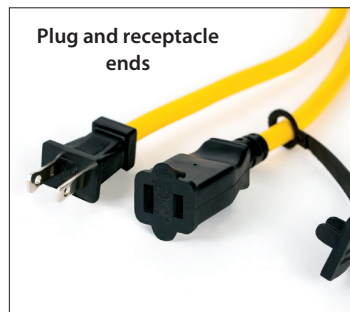

## Economy CordLights™

Engineered Products Company's (EPCO) Economy CordLights are intended for severe environments and are impervious to dust, dirt, chemical vapors, salt spray and other corrosive elements. Constructed of heavy-duty 14/2 SJTW round cord with a 60°C (140°F) temperature rating, these string lights are ETL certified for temporary lighting strings and are suitable for a variety of construction lighting applications.

- Available with bulbs (16410) and no bulbs (16400)
- 16410 comes with A19 LED bulbs, 1100 lumen, 12-watt, 5000K.
- Compatible with LED, CFL, and incandescent bulbs.
- 10 sockets and cages with 10-foot spacing.
- 100-foot 14/2 SJTW cord.
- Plug and receptacle ends.
- ETL certified.
- NEC compliant.
- Clamp-on cage.
- Suitable for indoor or outdoor use.

Part Number:  
16400

Part Number:  
16410

Catalog Number	UPC Number	Description	Order Unit	Unit Qty	Unit Pkg	Units/ Case	TL Case Qty	Min Order Qty	MM Req	Ship Wt (Lbs)
16400	16400	Economy CordLights: 100-ft, 14/2, 10 sockets and cages, plug and receptacle	EA	1	BX	1	1	1	No	12
16410	16410	Economy CordLights: 100-ft, 14/2, 10 sockets and cages, plug and receptacle, 10 LED bulbs	EA	1	BX	1	1	1	No	13
16104	16104	Replacement cage	EA	1	BX	10	10	10	No	1